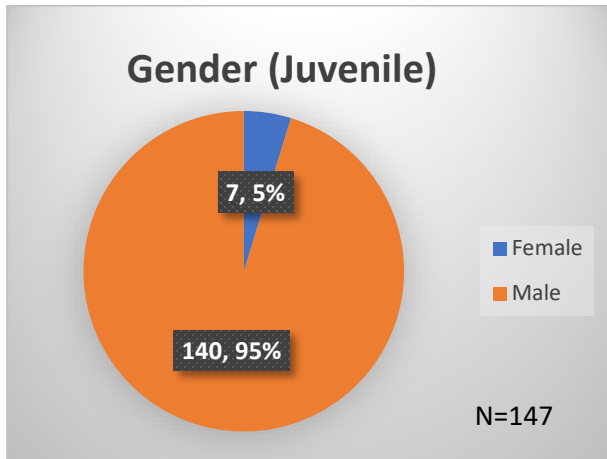

Daily Data Dashboard – April 28, 2023

Demographics for JTDC Population

Friday Morning Midnight Count

Total # of probation Involved youth¹: 1,180

¹ Probation Active: Any youth who is pending sentencing with an active social history, has been formally placed on probation or supervision with Cook County Juvenile Probation on the date of the report.

*Age, Gender and Race for Criminal Court population (N=1) is not represented in this report.

Data sources: cFive Supervisor – Probation Population and RMIS – JTDC Population

Daily Data Dashboard – April 28, 2023
Demographics for JTDC Population
Friday Morning Midnight Count