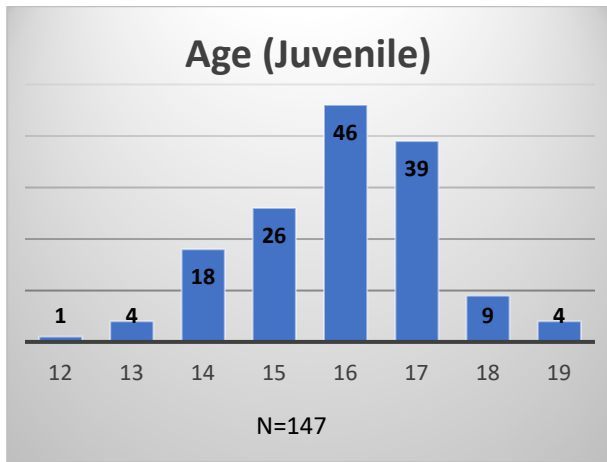

Daily Data Dashboard – April 28, 2023

Demographics for JTDC Population

Friday Morning Midnight Count

Total # of probation Involved youth¹: 1,180

¹ Probation Active: Any youth who is pending sentencing with an active social history, has been formally placed on probation or supervision with Cook County Juvenile Probation on the date of the report.

*Age, Gender and Race for Criminal Court population (N=1) is not represented in this report.

Data sources: cFive Supervisor – Probation Population and RMIS – JTDC Population

Daily Data Dashboard – April 28, 2023
Demographics for JTDC Population
Friday Morning Midnight Count