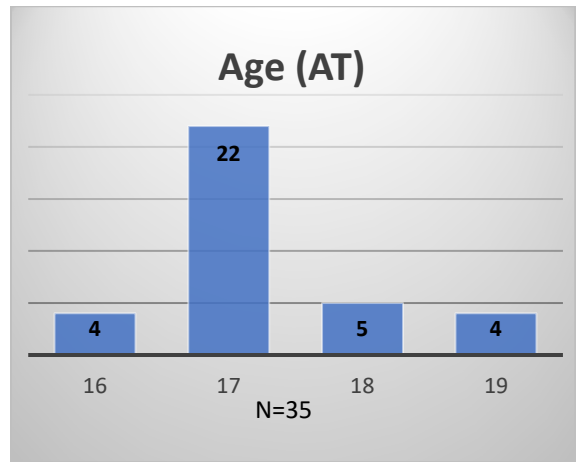

Daily Data Dashboard – April 28, 2023

Demographics for JTDC Population

Friday Morning Midnight Count

Total # of probation Involved youth¹: 1,180

¹ Probation Active: Any youth who is pending sentencing with an active social history, has been formally placed on probation or supervision with Cook County Juvenile Probation on the date of the report.

*Age, Gender and Race for Criminal Court population (N=1) is not represented in this report.

Data sources: cFive Supervisor – Probation Population and RMIS – JTDC Population

Daily Data Dashboard – April 28, 2023
Demographics for JTDC Population
Friday Morning Midnight Count