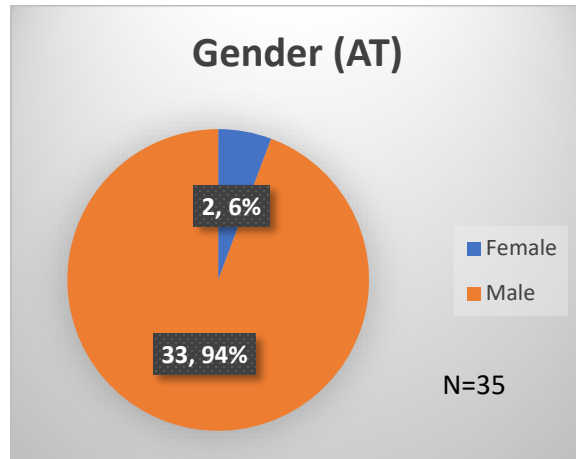

Daily Data Dashboard – April 28, 2023

Demographics for JTDC Population

Friday Morning Midnight Count

Total # of probation Involved youth¹: 1,180

¹ Probation Active: Any youth who is pending sentencing with an active social history, has been formally placed on probation or supervision with Cook County Juvenile Probation on the date of the report.

*Age, Gender and Race for Criminal Court population (N=1) is not represented in this report.

Data sources: cFive Supervisor – Probation Population and RMIS – JTDC Population

Daily Data Dashboard – April 28, 2023
Demographics for JTDC Population
Friday Morning Midnight Count