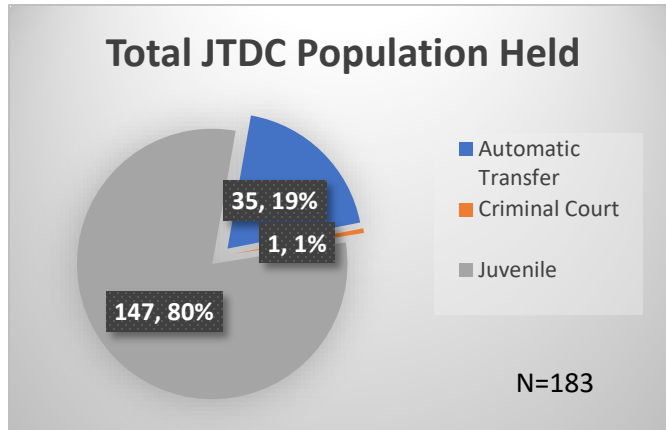

Daily Data Dashboard – April 28, 2023

Demographics for JTDC Population

Friday Morning Midnight Count

Total # of probation Involved youth¹: 1,180

¹ Probation Active: Any youth who is pending sentencing with an active social history, has been formally placed on probation or supervision with Cook County Juvenile Probation on the date of the report.

*Age, Gender and Race for Criminal Court population (N=1) is not represented in this report.

Data sources: cFive Supervisor – Probation Population and RMIS – JTDC Population

Daily Data Dashboard – April 28, 2023
Demographics for JTDC Population
Friday Morning Midnight Count